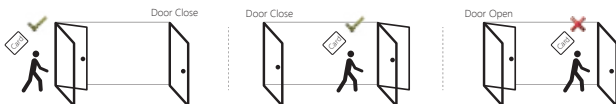

## Interface

- 4 standard Wiegand 26 input for 4 doors
- 4 relays output directly control 4 locks (Maximum Current <5A)
- TCP/IP network communication
- Support Min USB port firmware upgrade
- 20000 Users and 50000 records capacity
- 4 Switching Signal input and 4 door contact input
- Fire Alarm input for open the door
- Duress open door and send alarm to system
- Pluggability connection pins flexible install and replace
- Perfectly compatible with Anviz fingerprint reader

## Feature

### E-Map and Real Time Monitoring

Importing the floor plan, SACS enhances the real-time monitoring function. With the imported floor plan, setting up the monitoring points in the system is visualized and more user-friendly.

### Door Interlocking

The door interlocking is composed of 2 doors that are electrically interlocked in such a way that the all doors cannot be opened simultaneously. This feature achieves in prevention of process area contamination by preventing simultaneous access of doors/rooms.