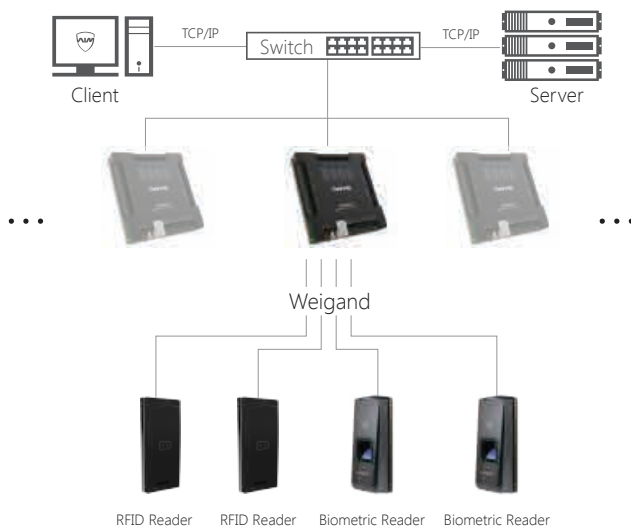

Network Topology Illustration

Parameter

Item	Description
Working Power	12V/4A
Max/Min Working Current	Standby : 86mA Max : 560mA
Input	4 Switching port , 4 door contacts, 1fire alarm input
Relay	4 relays (12V/5A) (NO NC COM)
Anti-Pass Back	Support 2-2 door Anti-pass back
Communication	TCP/IP, Min USB Port(Firmware Update)
Time Zone	Use define 253 time zones
Working Temperature	-10°C—50°C
Working Humidity	0-80%
Size	128*128*15mm (H*W*D)

Anti Pass-back

Anti-Pass Back feature is designed to prevent misuse of the access control system. This feature sets a specific sequence in which users' credentials must be used in order for the system to grant access.

Keycard Locking/Unlocking

The SACS allows the user pair a card with special privilege. This special card is a keycard that controls the status of a group of doors within a limited term pre-set in the system.