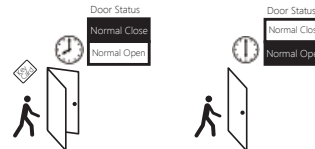

Keycard Locking/Unlocking

The SACS allows the user pair a card with special privilege. This special card is a keycard that controls the status of a group of doors within a limited term pre-set in the system.

Outline Drawing