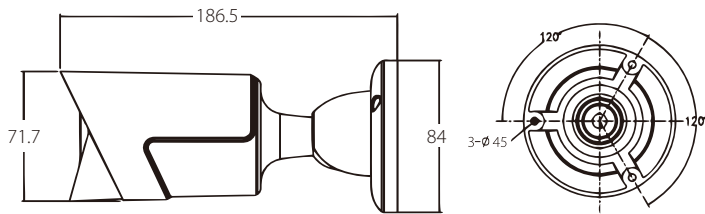

General

Working Temperature	-30 C ~+60 C	Ingress Protection	IP67
Working Humidity	10~90%	Dimensions	186.5 (L)*71.7 (W)*84 (H)mm
Power Supply	PoE, IEEE802.3af DC12V±10%	Net Weight	0.5KG
Power Consumption	< 3W	Gross Weight	0.64KG

Ordering Information

Type	Part Number	Description
4MP Camera	BL-854N28L	4MP Network Camera(2.8~12mm Lens)

Dimensions (mm)

More details

ZKTECO CO.,LTD.
www.zkteco.com
E-mail: sales@zkteco.com

Copyright ©2018 ZKTECO CO., LTD. All rights reserved.